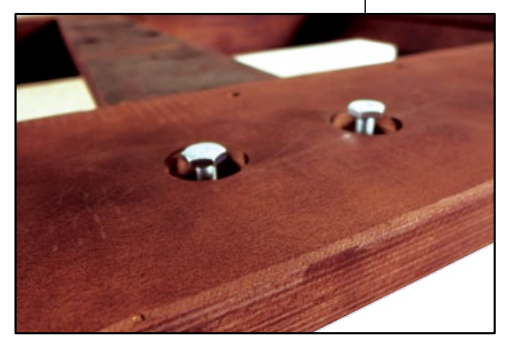

"HEAVY DUTY" SLATE FRAME, WHICH CAN BE TOTALLY DISASSEMBLED.
TELAIO IN LEGNO COMPENSATO AD ALTISSIMA RESISTENZA,
COMPLETAMENTE SMONTABILE.

ORIGINAL RECTIFIED BRASILIAN SLATE.
ARDESIA ORIGINALE BRASILIANA RETTIFICATA.

FLAT METAL CORNERS, PURE RUBBER
POCKET TO AVOID NOISE, SCREW FIXED.
ANGOLARI CON SEDE "A FILO", POCKET
IN GOMMA PER UNA MIGLIORE
ACUSTICA E PROLUNGATA RESISTENZA.
FISSATI A VITE.

EASY ADJUSTABLE FEET FOR A PERFECT LEVELING.
PIEDI REGOLABILI PER UN PERFETTO LIVELLAMENTO.

PROSTAR CLUB TOUR EDITION HAS BEEN DEVELOPED AS AN EVOLUTION OF THE PREVIOUS PRODUCTION. THE STRONG STRUCTURE OF THE FRAME HAS BEEN EVEN MORE REINFORCED ADDING THE POSSIBILITY TO ADJUST THE SLATE'S LEVEL THANKS TO ITS 24 SCREWS DISTRIBUTED IN THE KEY POINTS. THE DIAMETER OF THE POCKETS HAS BEEN NARROWED AS REQUIRED BY THE NEW INTERNATIONAL STANDARD RULES. MORE ELASTIC AND STRONG RUBBERS ALLOWED TO IMPROVE THE GAME'S STRATEGY. ALL THE COMPONENTS ARE IN BRUSHED STAINLESS STEEL TO GRANT A LONGER LIFETIME. TO PLAY BILLIARD ON THE CLUB TOUR EDITION WILL BE EVEN MORE FUNNY AND YOUR INVESTMENT WILL BE ASSURED FOR A LONG TIME.